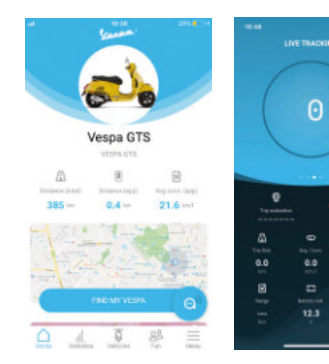

606522M
1D002892

VESPA MULTIMEDIA PLATFORM
CENTRALINA
VESPA MULTIMEDIA PLATFORM CPU
KIT INSTALLAZIONE
INSTALLATION KIT